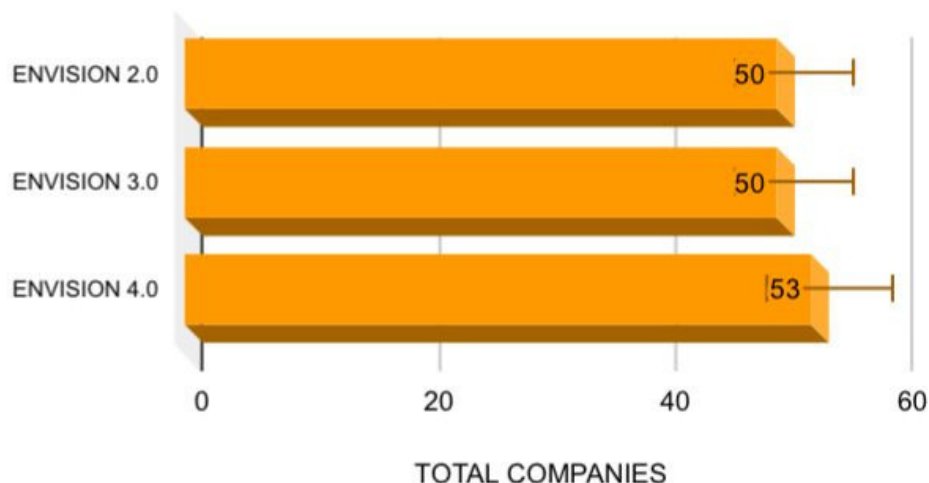

TOTAL COMPANIES

The Placement Cell is an integral part of the Maitreyi college. The cell's objective is to provide placements to college students and develop the students to meet the industry's recruitment process. The cell bridges the gap between campus and the corporate world. Placement drives, upskilling sessions, and other activities take place throughout the academic year intending to expose students to the nature of the corporate world, therefore, providing into their future professional careers.