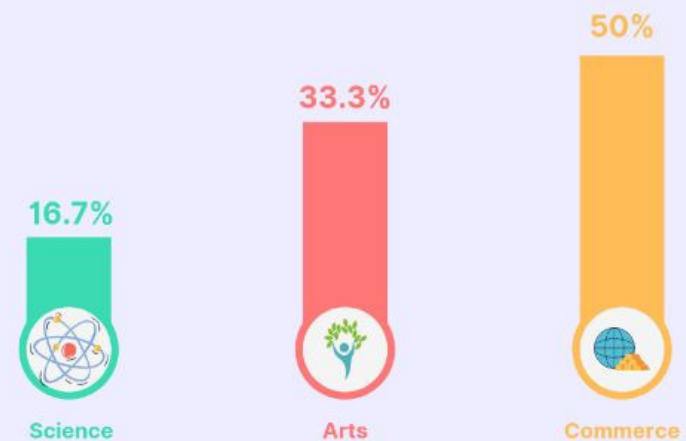

HORIZON, THE PLACEMENT CELL MAITREYI COLLEGE

ENVISION 4.0 REPORT

INSIGHTS

52+ companies hiring interns, **36** for internships, **7** for jobs, and **11** for internship+job

34 paid internships and **13** unpaid internships, **10+** PPOs offered

Highest CTC awarded by Hack2Skill was **9 LPA**,

The highest Stipend offered by Tradeshala was **40,000** per month

The average CTC was **4.63LPA**

200+ candidates selected, **45+** profiles offered, **1200+** registrations

Maitreyi college is a constituent college of the University of Delhi. It has been accredited with **Grade A by NAAC** and comes under few top colleges of India. An all women's college, it offers various degrees in the fields of arts, commerce and science to over **3000+** students.

Sector Wise Split

TOTAL COMPANIES

The Placement Cell is an integral part of the Maitreyi college. The cell's objective is to provide placements to college students and develop the students to meet the industry's recruitment process. The cell bridges the gap between campus and the corporate world. Placement drives, upskilling sessions, and other activities take place throughout the academic year intending to expose students to the nature of the corporate world, therefore, providing into their future professional careers.